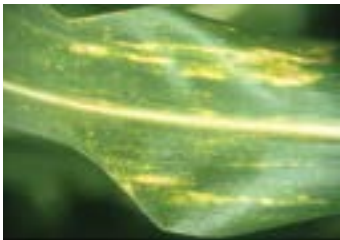

CORN DISEASES CALENDAR

Scouting for Corn Diseases

Early Season Emergence to knee-high	Mid Season Knee-high to tasseling	Late Season Tasseling to maturity
Seedling Blights		
Anthracnose Leaf Blight, Bacterial Wilt and Bacterial Leaf Blight (Stewart's Wilt, Stewart's Disease), Goss's Wilt, Physoderma Brown Spot, Common Smut, High Plains Virus		
	Northern Leaf Blight, Southern Leaf Blight, Common Rust, Southern Rust, Crazy Top, Sorghum Downy Mildew, Anthracnose Top Dieback & Stalk Rot, Bacterial Stalk Rot, Pythium Stalk Rot, Maize Chlorotic Dwarf Virus, Maize Dwarf Mosaic Virus, Corn Lethal Necrosis	
		All Ear & Kernel Rots
		Gray Leaf Spot, Head Smut, Charcoal Rot, Diplodia Stalk Rot, Fusarium Stalk Rot, Gibberella Stalk Rot, Red Root Rot]

Leaf Diseases

Anthracnose Leaf Blight