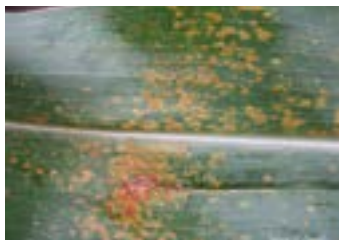

### Scouting for Corn Diseases

| Early Season<br>Emergence to knee-high  | Mid Season<br>Knee-high to tasseling  | Late Season<br>Tasseling to maturity   |
|---|---|--|
| Seedling Blights  |   |  |
| Anthracnose Leaf Blight, Bacterial Wilt and Bacterial Leaf Blight (Stewart's Wilt, Stewart's Disease), Goss's Wilt, Physoderma Brown Spot, Common Smut, High Plains Virus |   |  |
|   | Northern Leaf Blight, Southern Leaf Blight, Common Rust, Southern Rust, Crazy Top, Sorghum Downy Mildew, Anthracnose Top Dieback & Stalk Rot, Bacterial Stalk Rot, Pythium Stalk Rot, Maize Chlorotic Dwarf Virus, Maize Dwarf Mosaic Virus, Corn Lethal Necrosis |  |
|   |   | All Ear & Kernel Rots  |
|   |   | Gray Leaf Spot, Head Smut, Charcoal Rot, Diplodia Stalk Rot, Fusarium Stalk Rot, Gibberella Stalk Rot, Red Root Rot] |

### Leaf Diseases

*Anthracnose Leaf Blight*

*Stewart's Bacterial Leaf Blight*

*Gray Leaf Spot*

*Southern Corn Leaf Blight*

*Northern Corn Leaf Blight*

*Physoderma Brown Spot*

*Eyespot*

*Goss's Wilt*

*Common Rust*

*Southern Rust (front and back surface)*

*Tar Spot*