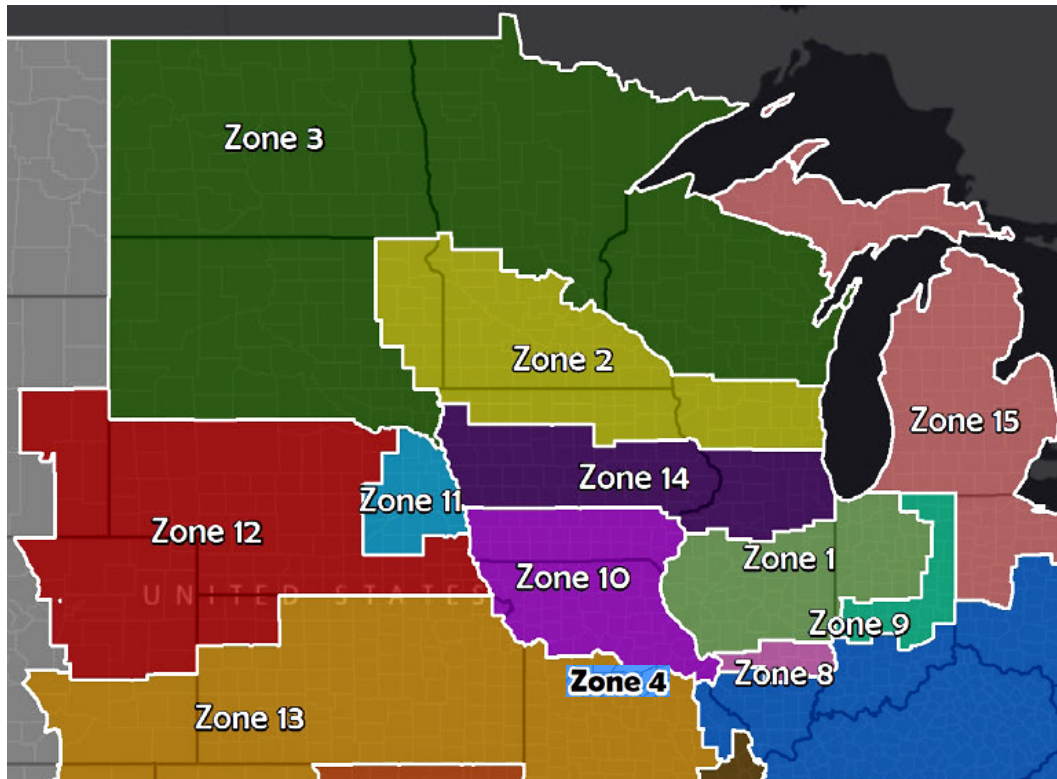

2025 Agronomic Zone Descriptions

Zone 1 Includes all counties in Illinois and Indiana identified below:

For Illinois: Adams, Brown, Calhoun, Cass, Champaign, Christian, Clark, Coles, Cumberland, Dewitt, Douglas, Edgar, Ford, Fulton, Greene, Hancock, Henderson, Iroquois, Jersey, Kankakee, Knox, Livingston, Logan, Mcdonough, Mclean, Macon, Macoupin, Mason, Menard, Montgomery, Morgan, Moultrie, Peoria, Piatt, Pike, Sangamon, Schuyler, Scott, Shelby, Tazewell, Vermilion, Warren, and Woodford.

For Indiana: Benton, Boone, Carroll, Cass, Clinton, Fountain, Fulton, Grant, Hamilton, Howard, Huntington, Jasper, Kosciusko, Lake, La Porte, Madison, Marshall, Miami, Montgomery, Newton, Porter, Pulaski, St Joseph, Starke, Tippecanoe, Tipton, Vermillion, Wabash, Warren, White, and Whitley.

Zone 2 Includes the counties identified below in Iowa, Minnesota, South Dakota, and Wisconsin:

For Iowa: Allamakee, Bremer, Butler, Cerro Gordo, Chickasaw, Clay, Clayton, Dickinson, Emmet, Fayette, Floyd, Hancock, Howard, Kossuth, Lyon, Mitchell, O'Brien, Osceola, Palo Alto, Winnebago, Winneshiek, and Worth.

For South Dakota: Brookings, Clark, Codington, Day, Deuel, Grant, Hamlin, Kingsbury, Lake, Marshall, Minnehaha, Moody, and Roberts.

For Wisconsin: Columbia, Crawford, Dane, Dodge, Grant, Green, Iowa, Jefferson, Kenosha, Lafayette, Milwaukee, Ozaukee, Racine, Richland, Rock, Sauk, Vernon, Walworth, Washington, and Waukesha.